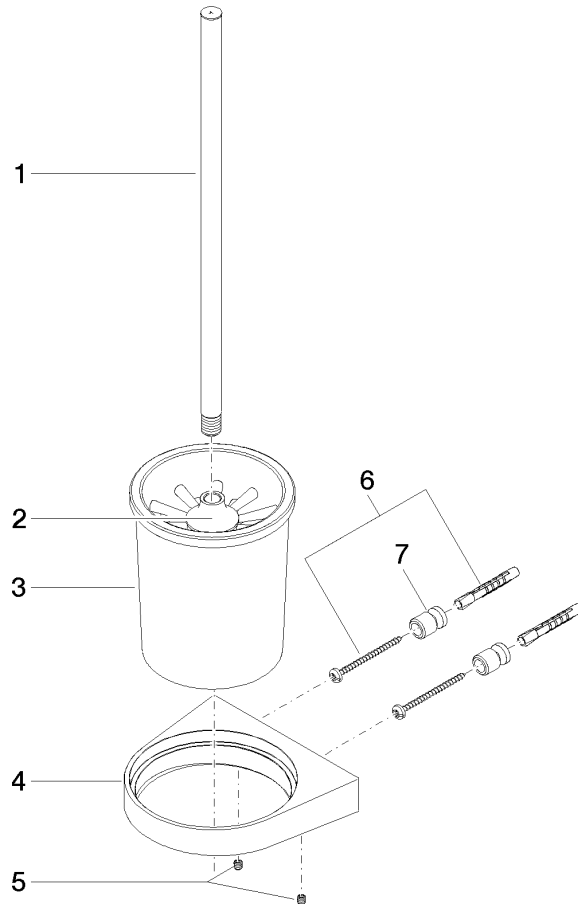

EDITION PRO Toilet brush set wall model - Chrome

83 900 626

- crystal glass
- brush, matte black
- width 126mm
- height 421 mm
- 119mm projection

	Chrome	83 900 626-00
	Matte Black	83 900 626-33
	Brushed Chrome	83 900 626-93

EDITION PRO Toilet brush set wall model - Chrome

83 900 626

mm [inches]

EDITION PRO Toilet brush set wall model - Chrome

83 900 626

Parts for other finishes can be found here: [Matte Black](#)

Spare parts list

No.	Item Number	Name	Quantity used	Delivery time
1	90 20 97 507 00-00	handle	1	10
2	90 18 50 601 00 90	brush	1	2
3	90 90 04 008 00 82	glass	1	2
4	08 17 97 506-00	holder	1	10
5	90 31 11 030 00 90	pin	2	2
6	05 17 20 726 02 90	fixing set	1	2
7	08 17 20 726 90	holder	1	2